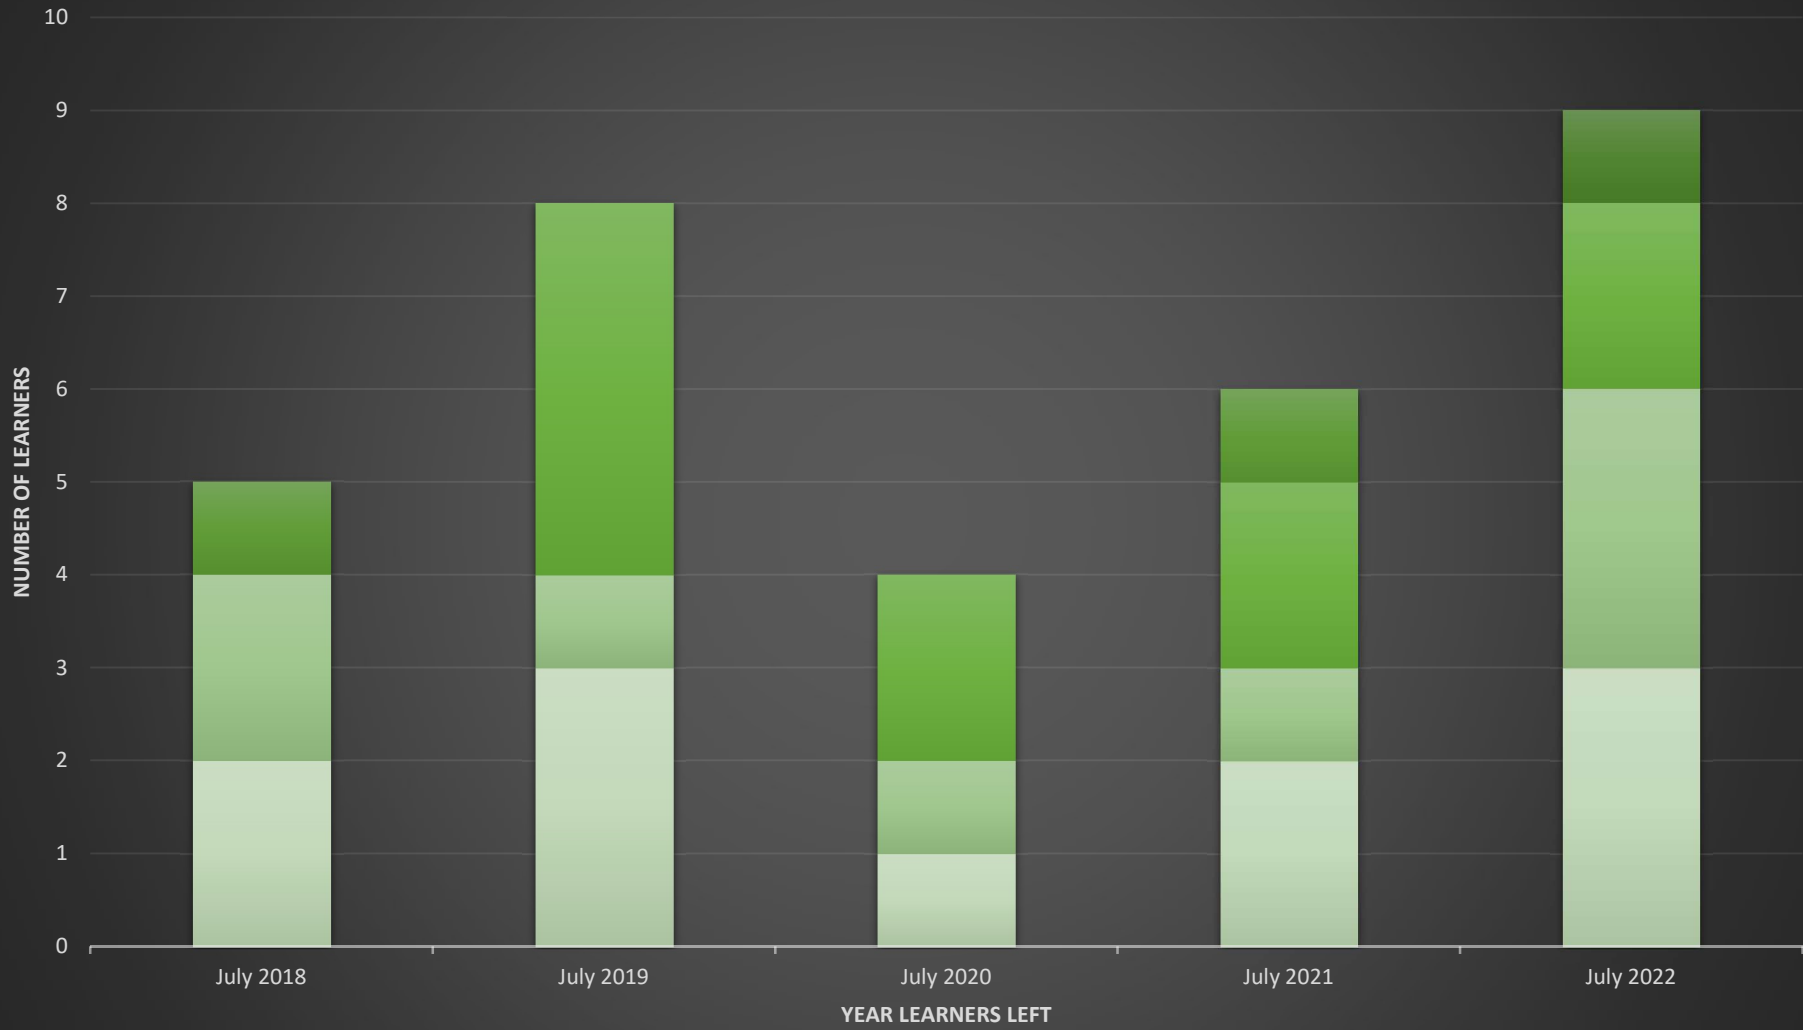

# Learners leaving Cann Bridge School

Local college offer   Independent SEN College   Adult Social Care   Residential College   Supported Work Placement