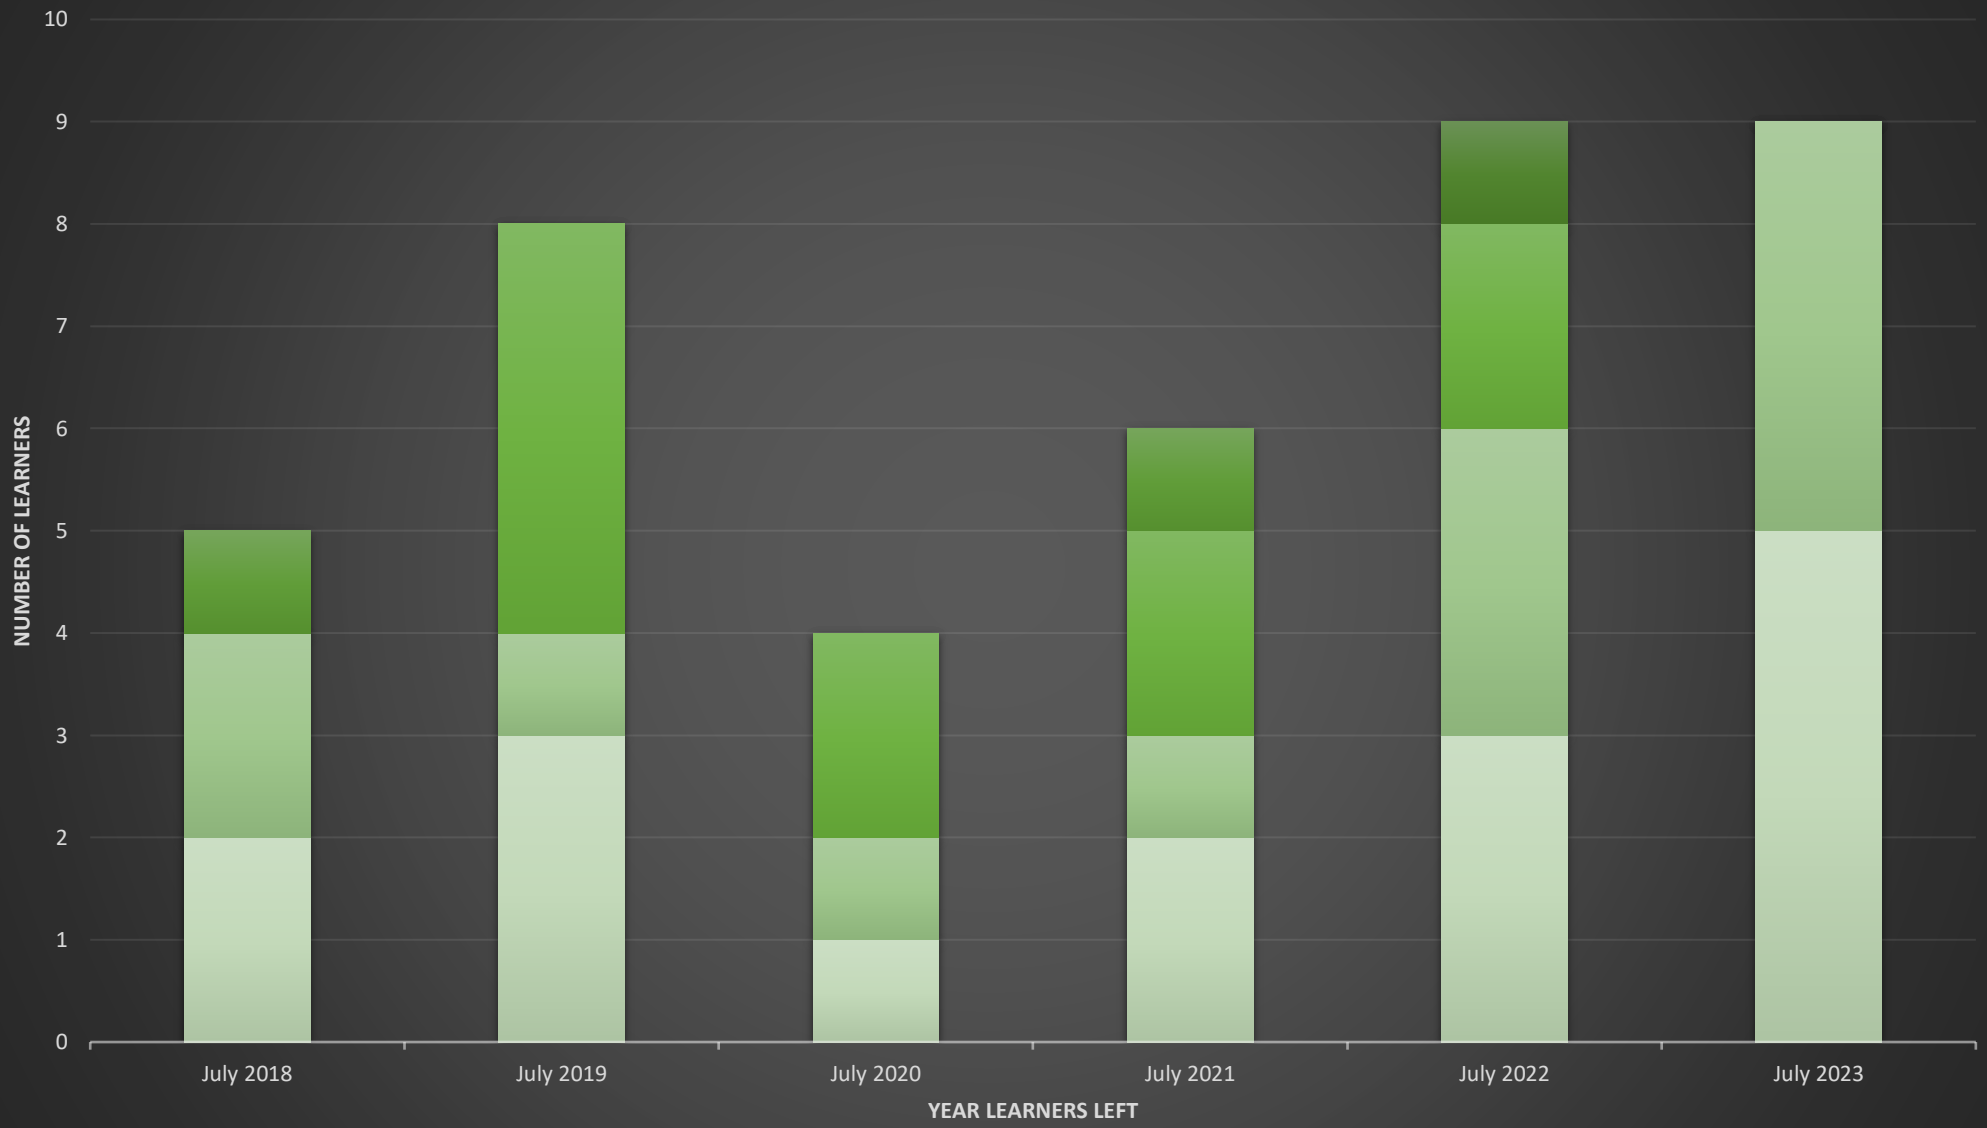

Learners leaving Cann Bridge School

Local college offer Independent SEN College Adult Social Care Residential College Supported Work Placement